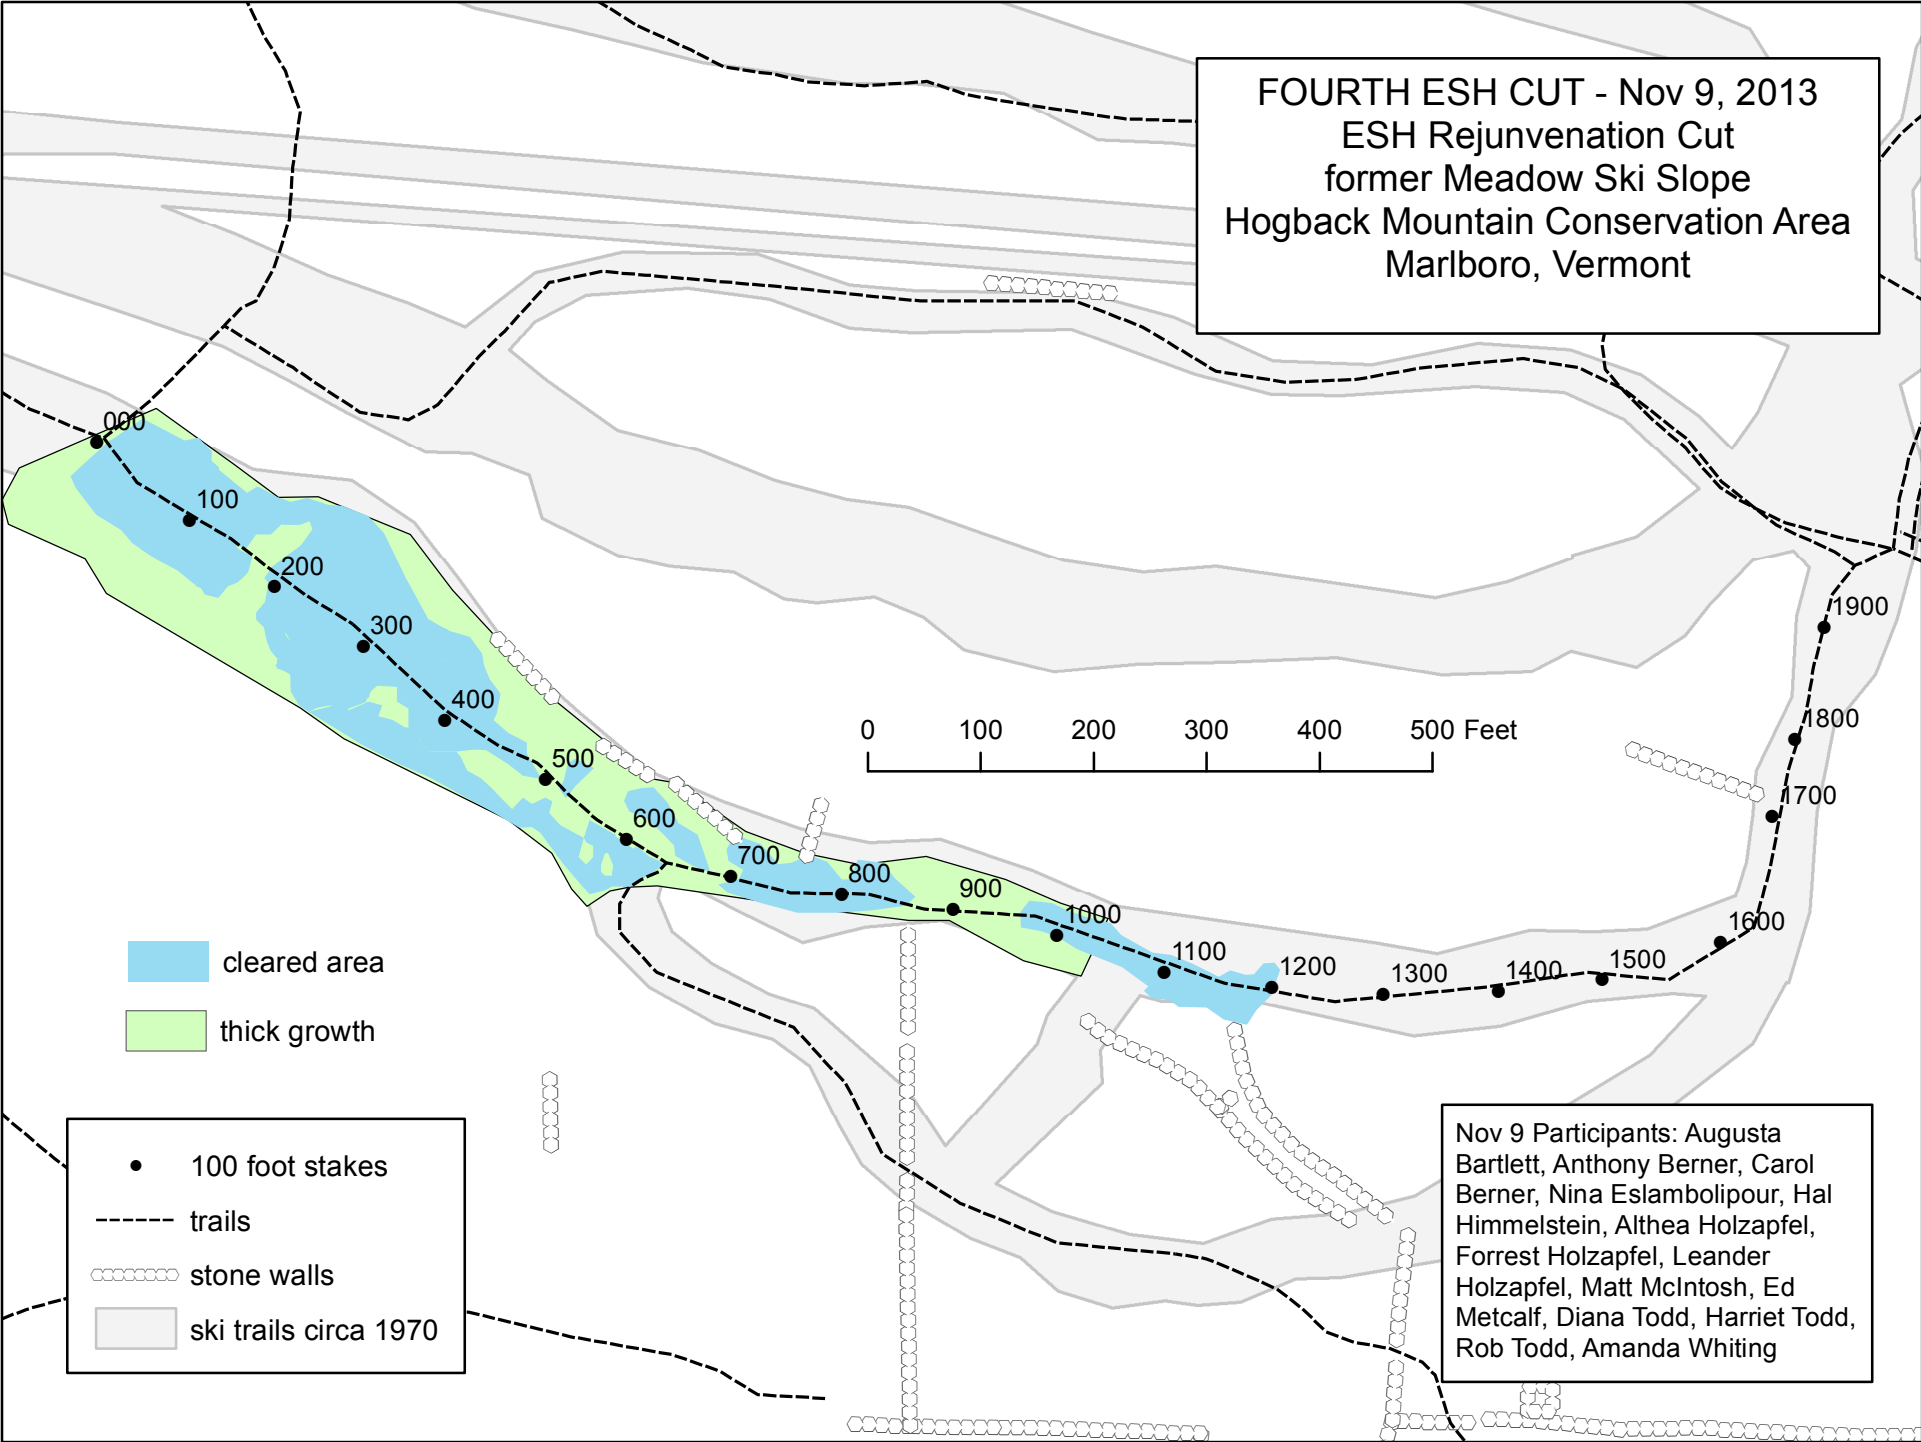

FOURTH ESH CUT - Nov 9, 2013  
ESH Rejuvenation Cut  
former Meadow Ski Slope  
Hogback Mountain Conservation Area  
Marlboro, Vermont

 cleared area  
 thick growth

 100 foot stakes  
 trails  
 stone walls  
 ski trails circa 1970