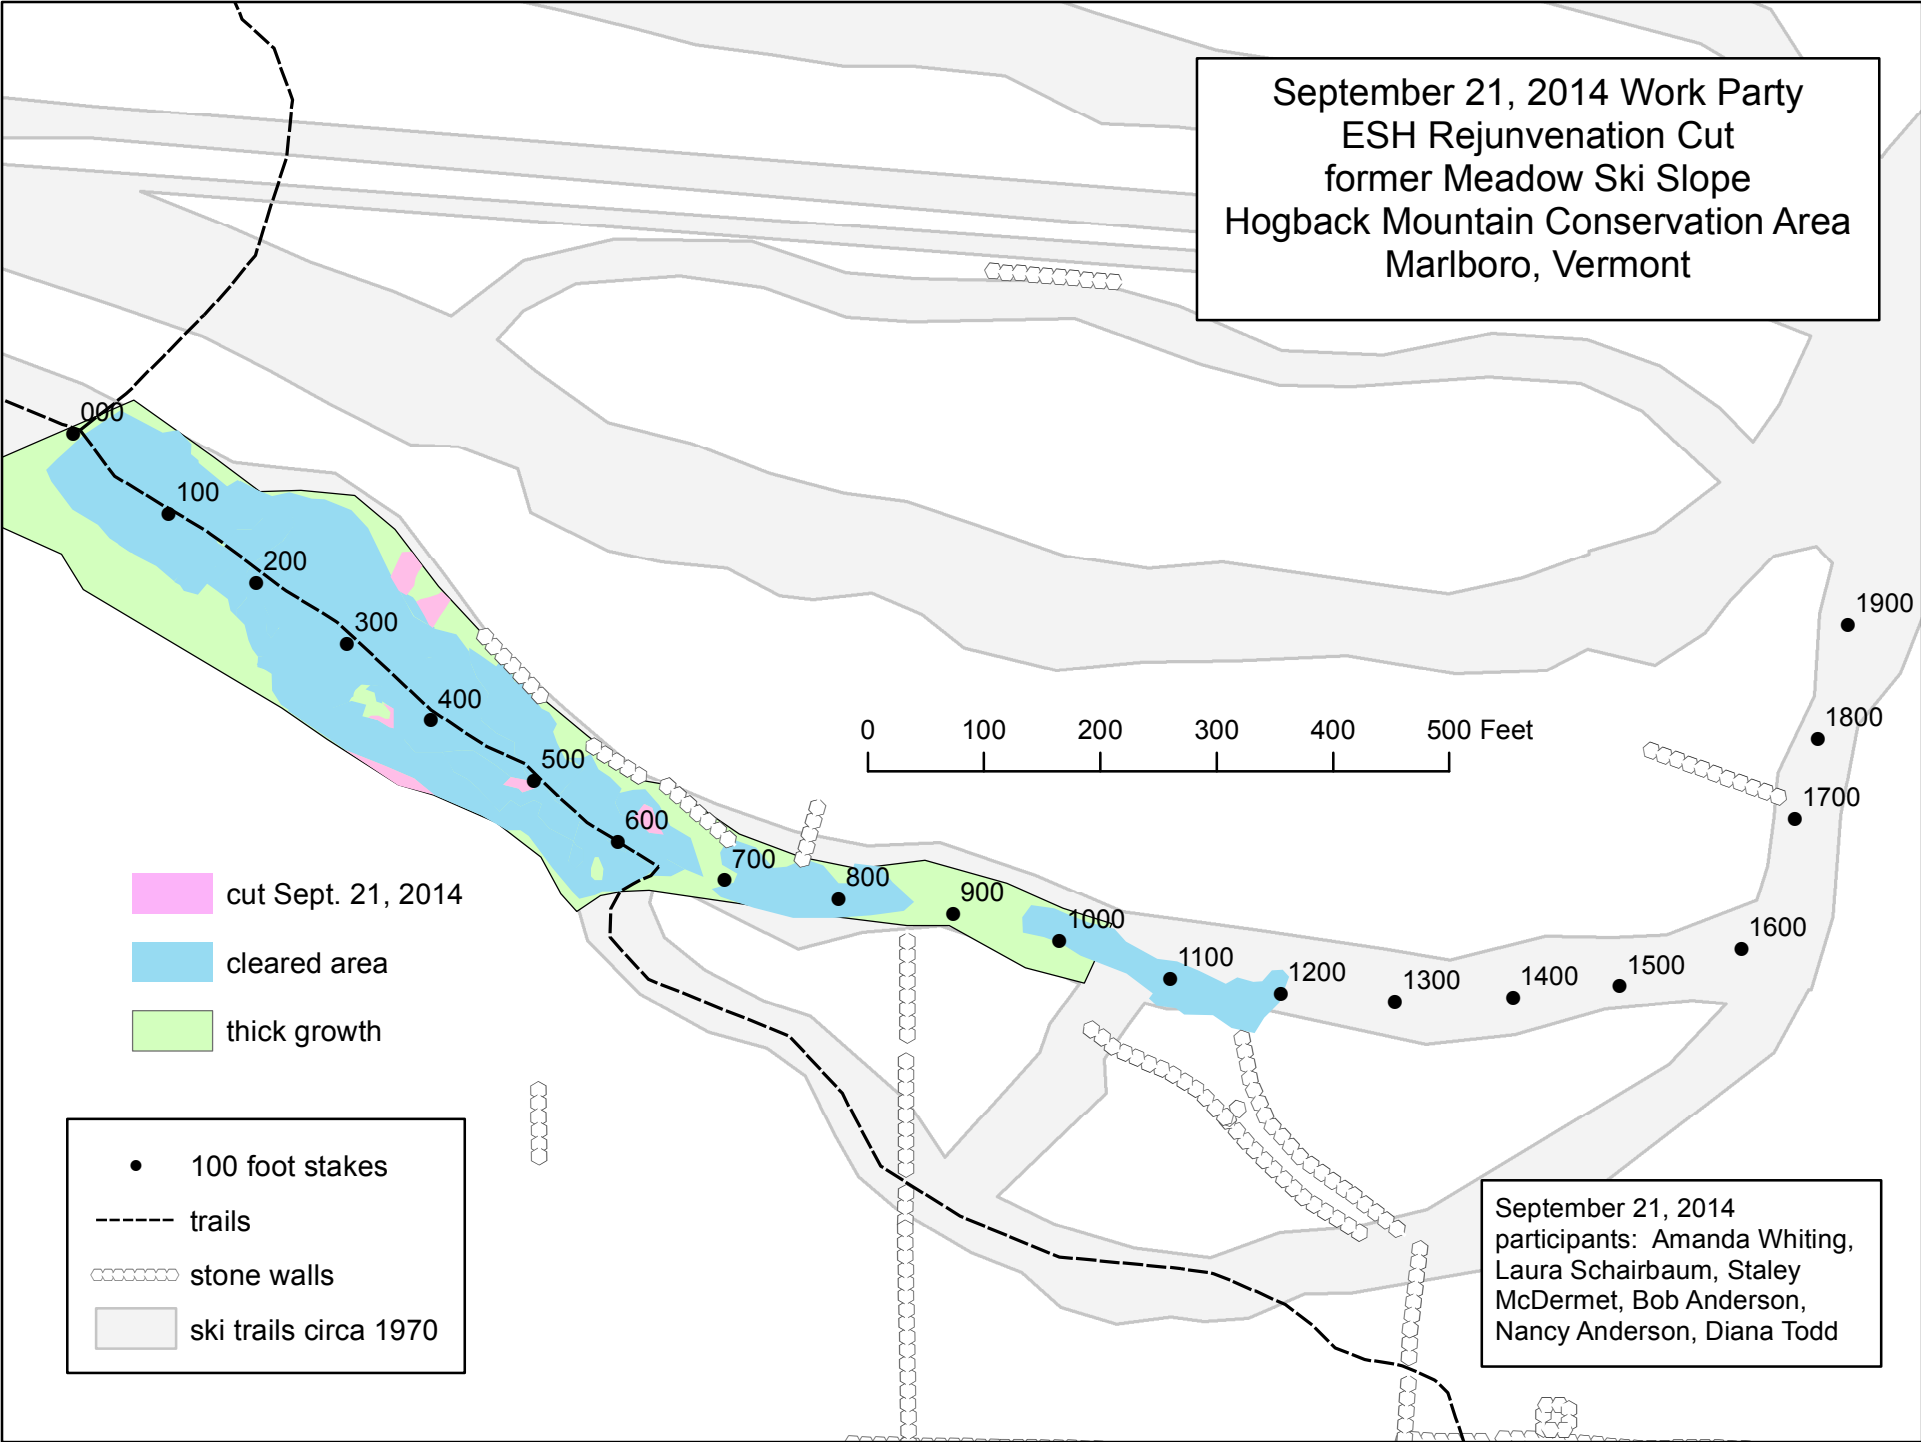

September 21, 2014 Work Party
ESH Rejuvenation Cut
former Meadow Ski Slope
Hogback Mountain Conservation Area
Marlboro, Vermont

- cut Sept. 21, 2014
- cleared area
- thick growth

- 100 foot stakes
- trails
- stone walls
- ski trails circa 1970

September 21, 2014
participants: Amanda Whiting,
Laura Schairbaum, Staley
McDermet, Bob Anderson,
Nancy Anderson, Diana Todd