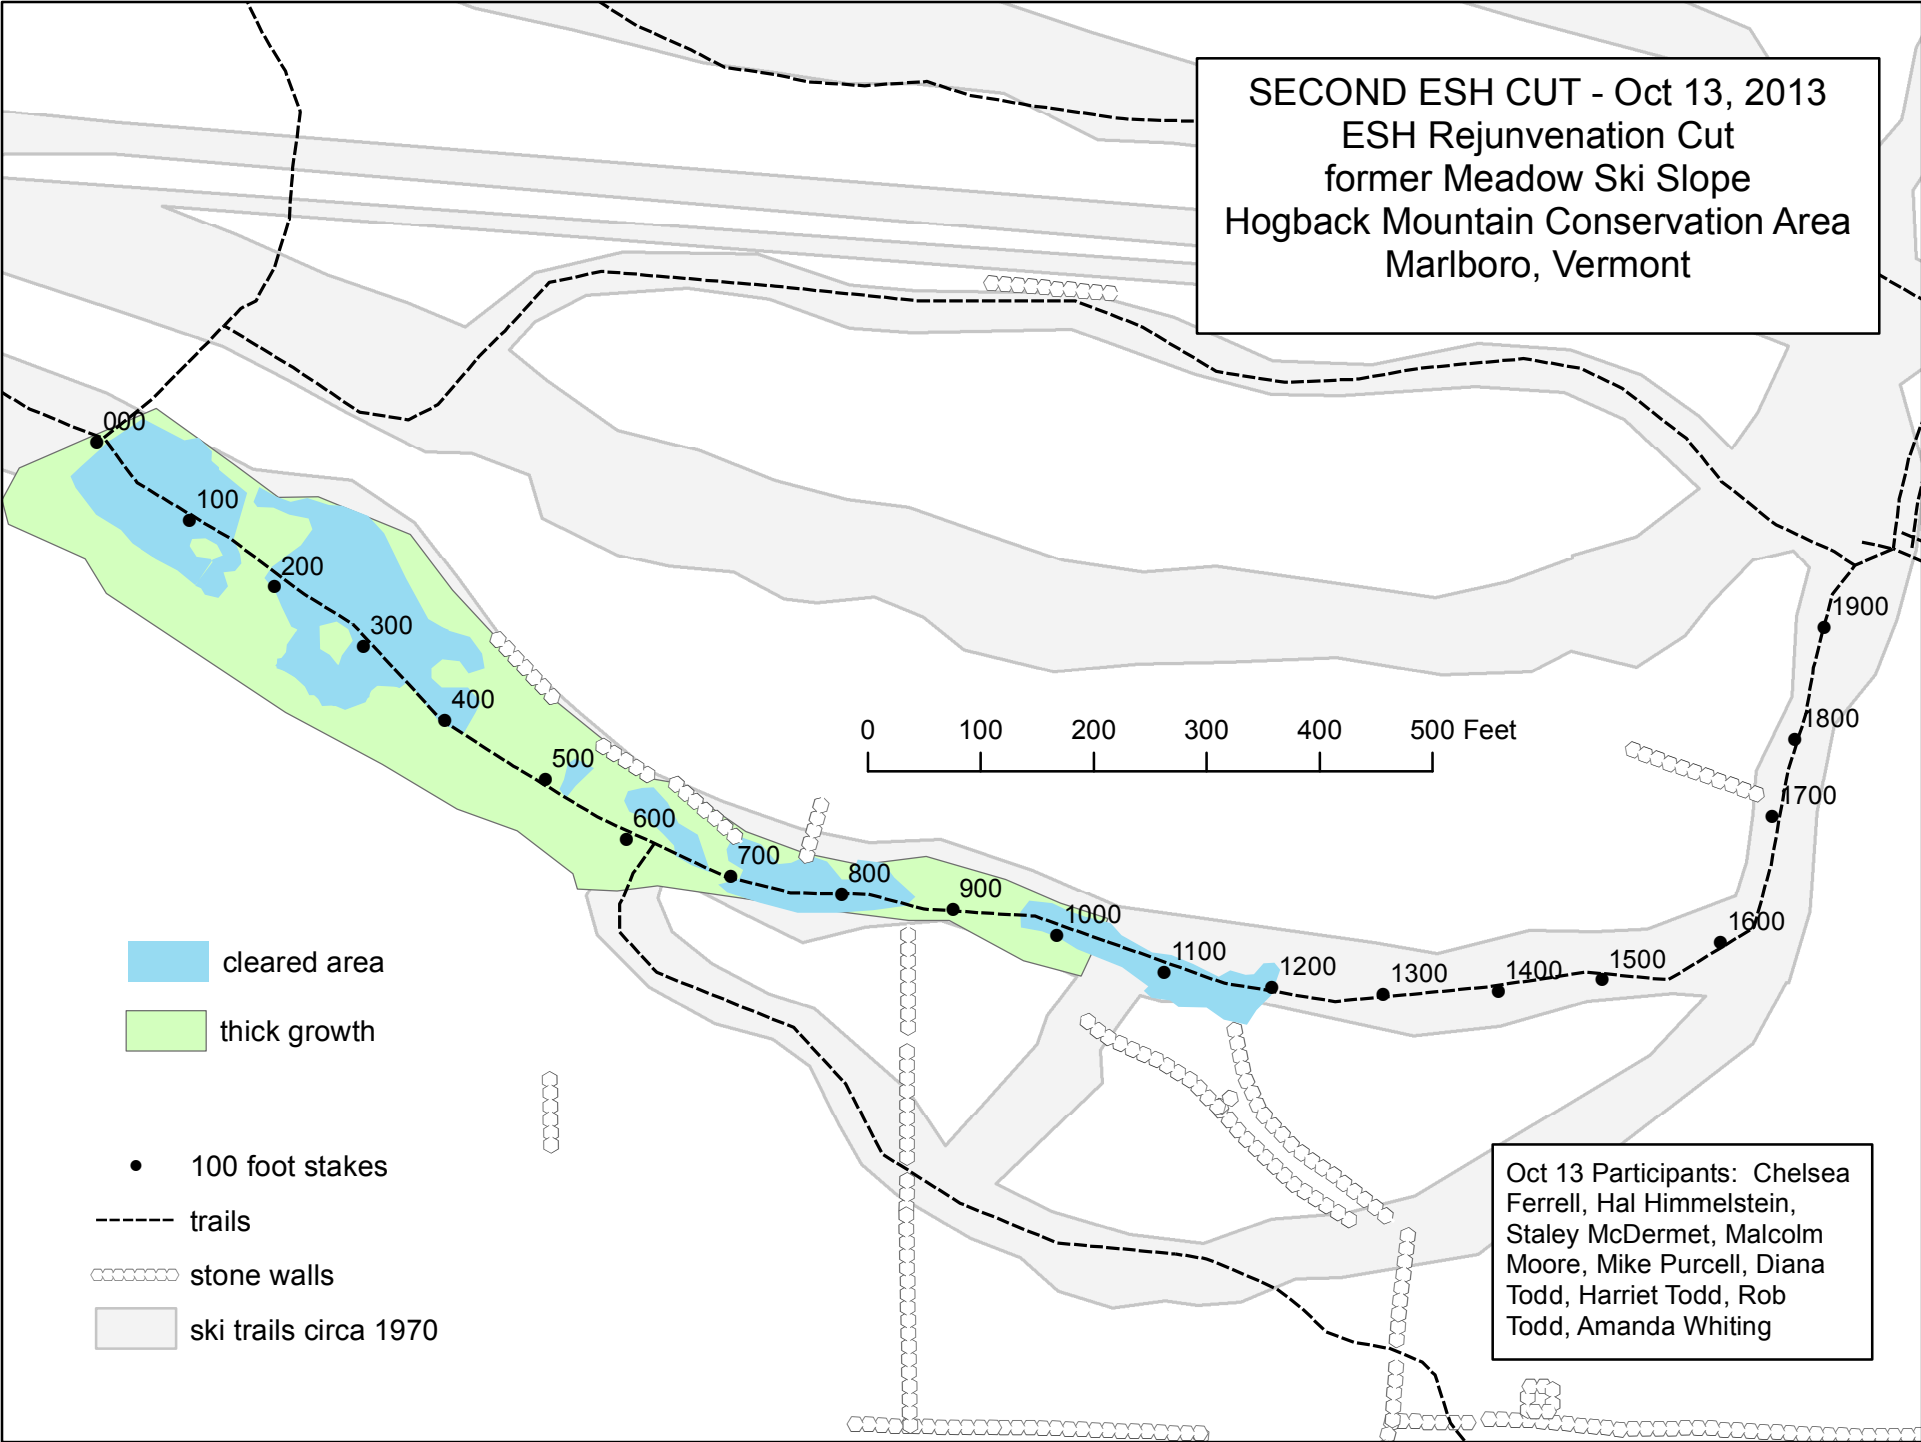

SECOND ESH CUT - Oct 13, 2013  
ESH Rejuvenation Cut  
former Meadow Ski Slope  
Hogback Mountain Conservation Area  
Marlboro, Vermont

cleared area

thick growth

100 foot stakes

trails

stone walls

ski trails circa 1970

Oct 13 Participants: Chelsea Ferrell, Hal Himmelstein, Staley McDermet, Malcolm Moore, Mike Purcell, Diana Todd, Harriet Todd, Rob Todd, Amanda Whiting