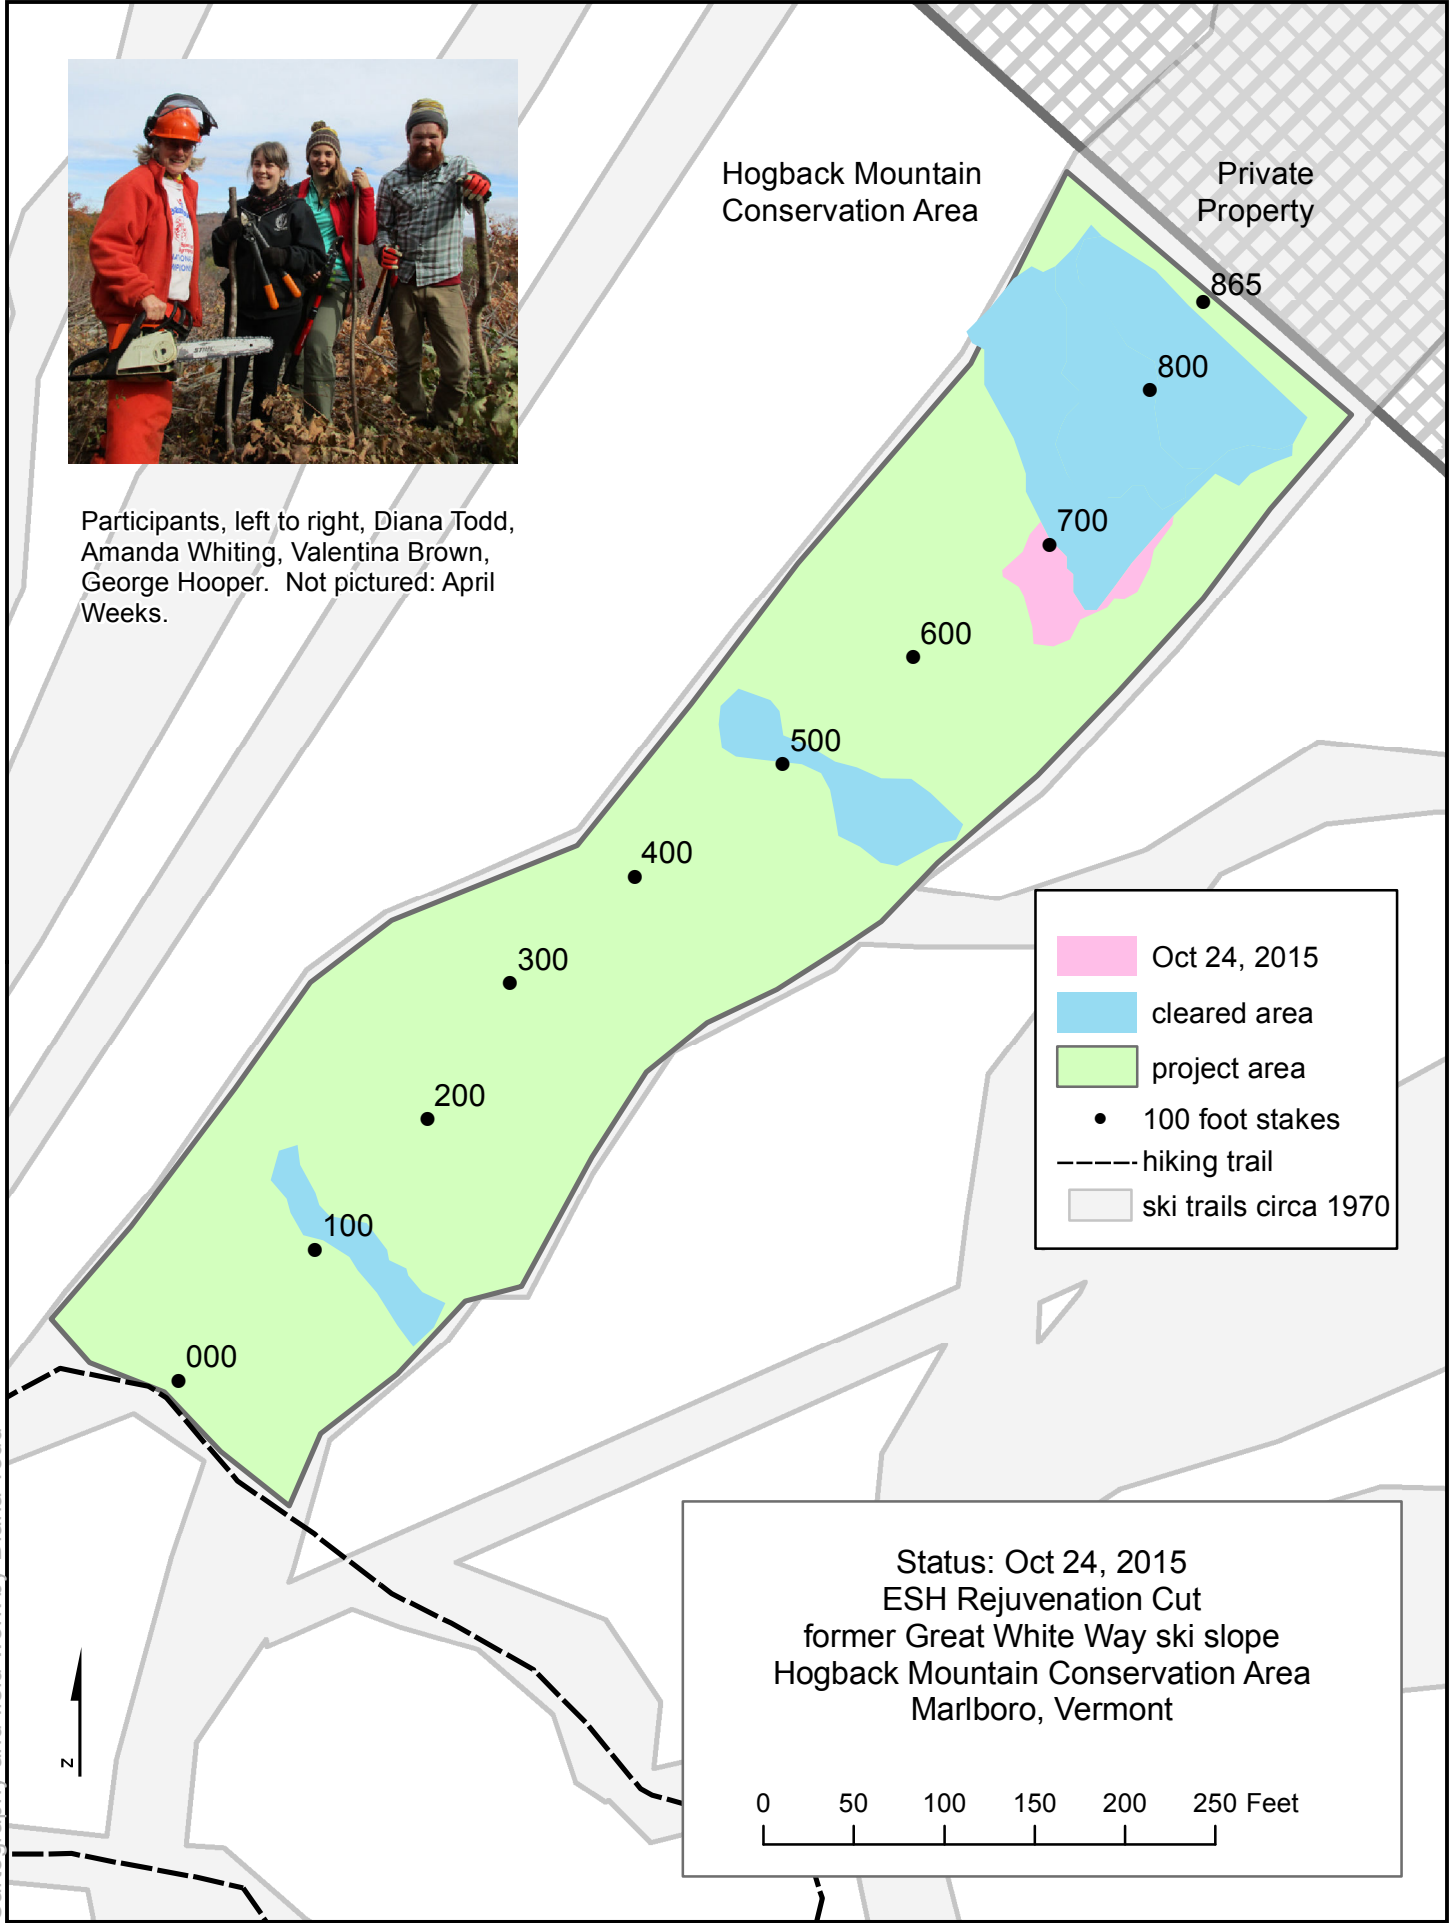

Participants, left to right, Diana Todd, Amanda Whiting, Valentina Brown, George Hooper. Not pictured: April Weeks.

Hogback Mountain Conservation Area

Private Property

- Oct 24, 2015
- cleared area
- project area
- 100 foot stakes
- hiking trail
- ski trails circa 1970

Status: Oct 24, 2015
 ESH Rejuvenation Cut
 former Great White Way ski slope
 Hogback Mountain Conservation Area
 Marlboro, Vermont

0 50 100 150 200 250 Feet