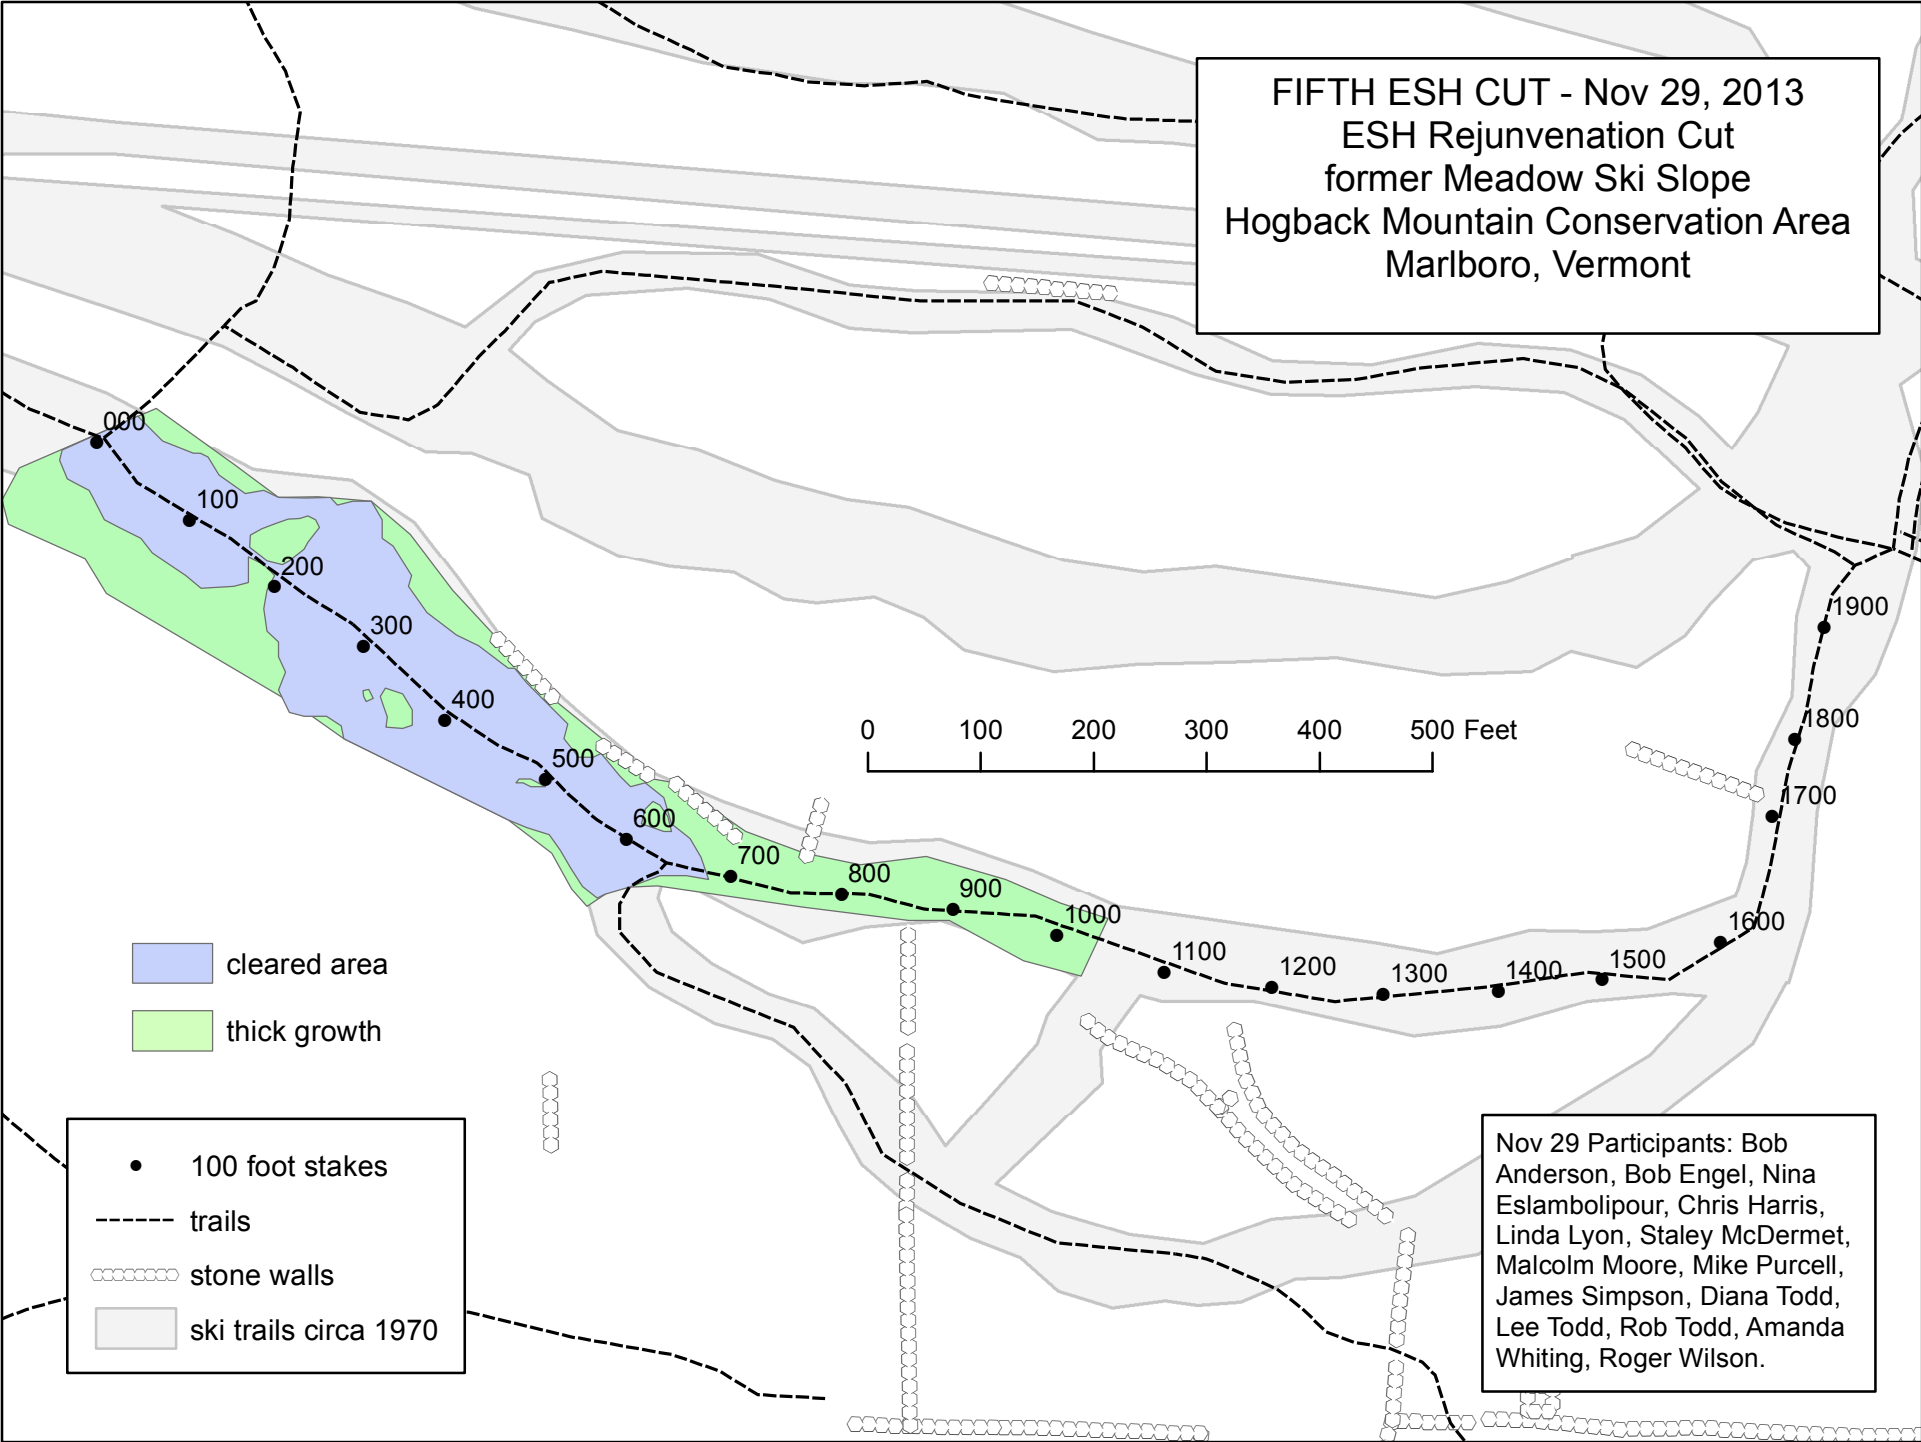

FIFTH ESH CUT - Nov 29, 2013  
 ESH Rejuvenation Cut  
 former Meadow Ski Slope  
 Hogback Mountain Conservation Area  
 Marlboro, Vermont

cleared area  
 thick growth

100 foot stakes  
 - - - - trails  
 ○ ○ ○ ○ ○ stone walls  
 ski trails circa 1970