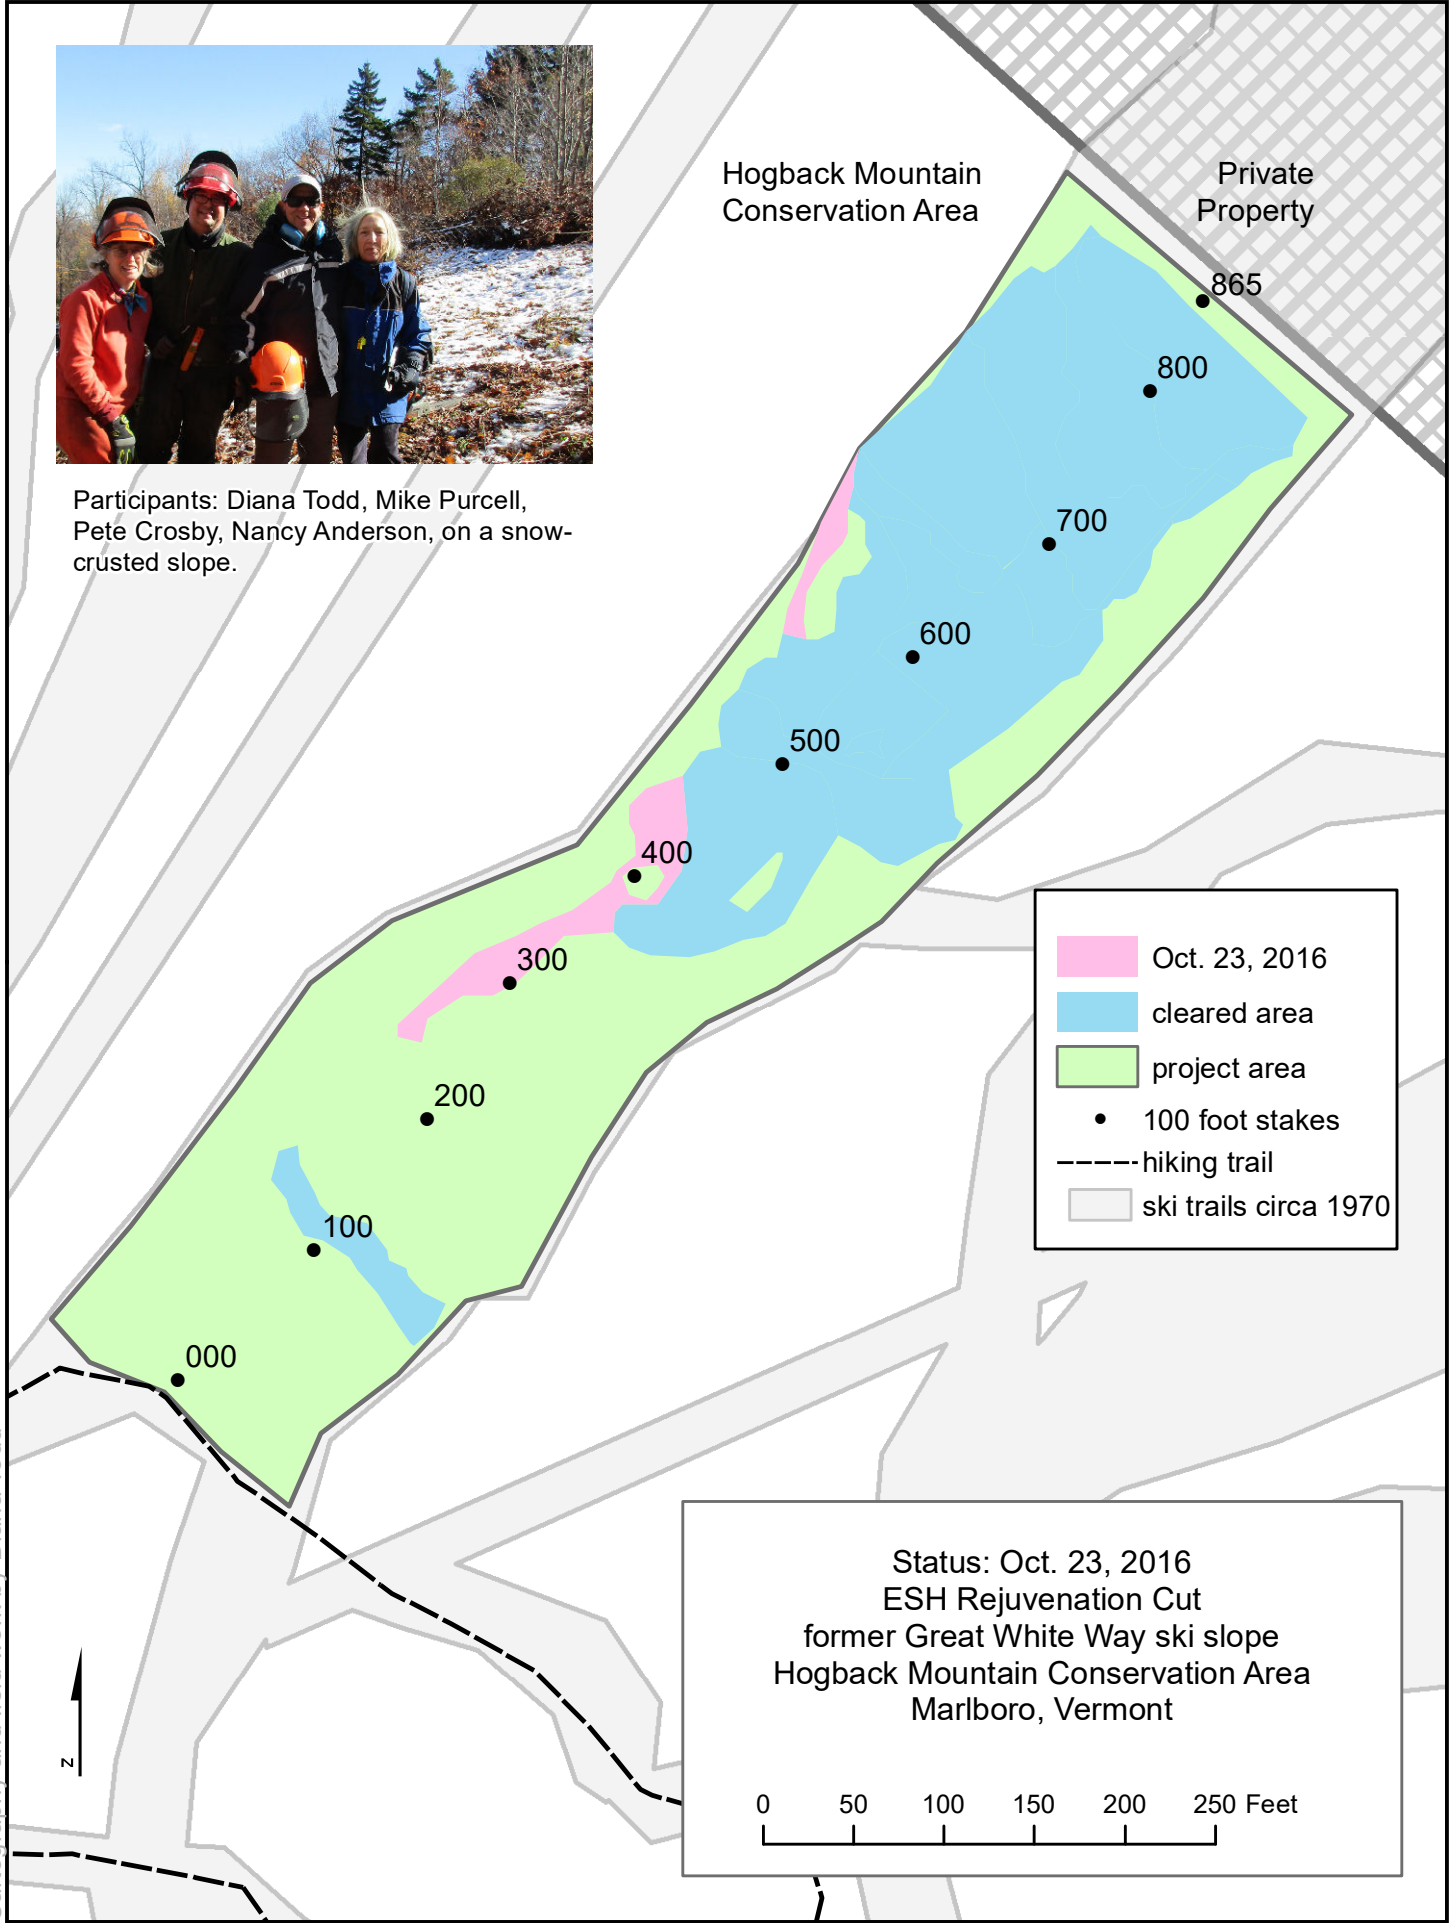

Participants: Diana Todd, Mike Purcell, Pete Crosby, Nancy Anderson, on a snow-crusted slope.

Hogback Mountain Conservation Area

Private Property

- Oct. 23, 2016
- cleared area
- project area
- 100 foot stakes
- hiking trail
- ski trails circa 1970

Status: Oct. 23, 2016  
 ESH Rejuvenation Cut  
 former Great White Way ski slope  
 Hogback Mountain Conservation Area  
 Marlboro, Vermont

0    50    100    150    200    250 Feet